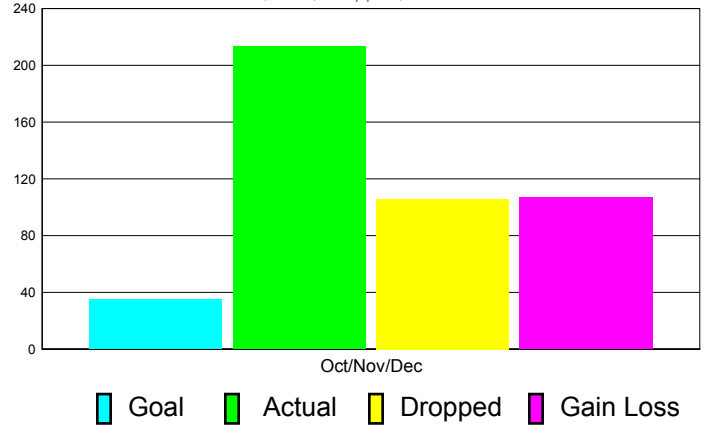

Membership Results 2011-2012

Goal, New, Dropped, Gain/Loss