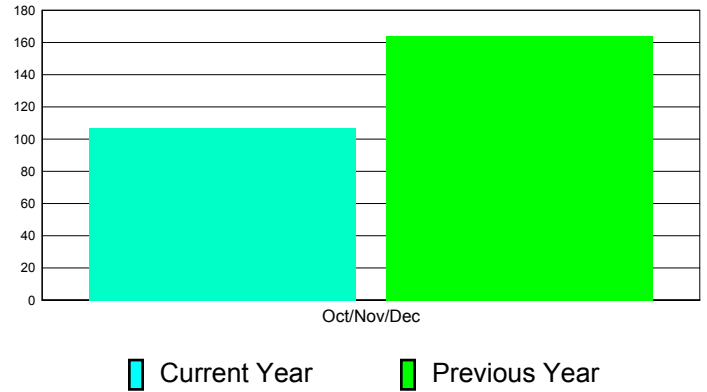

Comparison of Membership Gain/Loss

Current Year Compared to the Previous Year